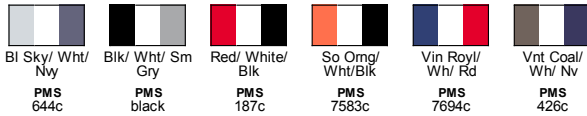

Fabric

- 4.9 oz., 50% cotton, 50% polyester

Sizes

- S - 2XL

Product Specifications

	S	M	L	XL	2XL
BODY LENGTH	28	29	30	31	32
BODY WIDTH	19.5	21	22.5	24	25.5
SLEEVE LENGTH	14.75	15.5	16.25	17	17.75

6 Available Colors

Bl Sky/ Wht/ Nvy
PMS 644c

Blk/ Wht/ Sm Gry
PMS black

Red/ White/ Blk
PMS 187c

So Omg/ Wht/Blk
PMS 7583c

Vin Royl/ Wh/ Rd
PMS 7694c

Vnt Coal/ Wh/ Nv
PMS 426c