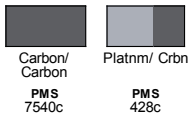

Sizes

- XS - 3XL

Product Specifications

	XS	S	M	L	XL	2XL	3XL
BODY WIDTH	18	19	20	21.5	23	24.5	26
FULL BODY LENGTH	24.75	25.375	26	26.625	27.25	27.875	28.5
NECK CIRCUMFERENCE	16	16.5	17	17.75	18.5	19.25	20
SLEEVE LENGTH	30.5	31.5	32.5	33.5	34.5	35.125	35.75

Size Chart

	XS	S	M	L	XL	2XL	3XL
CHEST	31-32	33-35	36-38	39-42	43-45	46-49	50-53

2 Available Colors

BACK VIEW

SIDE VIEW