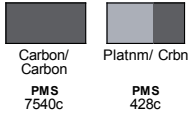

PRODUCT DETAILS

NORTH END

88809

Ash City - North End Men's Quantum Interactive Hybrid Insulated Jacket

MSRP (A): $119.98

Features

- Inside storm placket with fleece chin guard
- Center front vislon zipper with autolock slider
- Inside security pocket with audio port
- Thermal retention shockcord at hem
- Inner jacket; interactive with style 88808
- UTK 2 when combined with 88808

Fabric

- Body: 2.06 oz/yd2 / 70 gsm, 100% pongee with water resistant finish
- Contrast: 8.26 oz/yd2 / 280 gsm, 100% polyester jersey bonded with polyester jacquard fleece
- Lining: 100% polyester taffeta with 80 gsm polyester thermal-fill insulation

Sizes

- S - 3XL

Product Specifications

	S	M	L	XL	2XL	3XL
BODY WIDTH	21	22.5	24	26	28	30
FULL BODY LENGTH	27.25	28.375	29	29.625	30.25	30.875
NECK CIRCUMFERENCE	18	18.75	19.5	20.5	21.5	22.25
SLEEVE LENGTH	34.5	35.5	36.5	37.5	38.5	39.5

Size Chart

	S	M	L	XL	2XL	3XL
CHEST	35-38	39-41	42-45	46-49	50-52	53-56

2 Available Colors

BACK VIEW