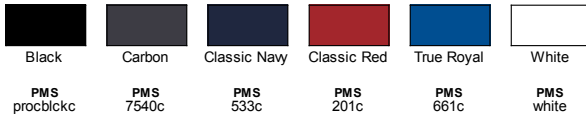

Sizes

- S - 5XL

Product Specifications

	S	M	L	XL	2XL	3XL	4XL	5XL
BODY WIDTH	20.5	22	23.5	25	26.5	28	29.5	31
FULL BODY LENGTH	28	29.25	30	30.75	31.5	32.25	32.25	32.25
SLEEVE LENGTH	19.5	20.13	20.75	21.38	22	22.63	23.13	23.63

Size Chart

	S	M	L	XL	2XL	3XL	4XL	5XL
CHEST	35-38	39-41	42-45	46-49	50-52	53-56	57-60	61-64

6 Available Colors

BACK VIEW

SIDE VIEW